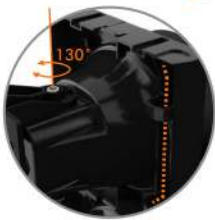

»SEMAFORO AMARILLO 1 Y 2 LUCES LED 120Ø R-V IP65 24V MARCA STAGNOLI MOD.APOLLO Y.

CÓDIGO	SKU	MODELO	DESCRIPCIÓN
LS-00105-00	ASFGY	APOLLO 1Y	SEMAFORO AMA 1 LUZ LED 120Ø A IP65
LS-00106-00	ASF36L1RVY	APOLLO 1Y INT	SEMAFORO AMA 1 LUZ LED 120Ø INT R-V IP65
LS-00107-00	ASFRVY	APOLLO 2Y	SEMAFORO AMA 2 LUCES LED 120Ø R-V IP65 2

V11.23

»SEMAFORO AMARILLO 1 Y 2 LUCES LED 120Ø R-V IP65 24V MARCA STAGNOLI MOD.APOLLO Y.

Product	Code	Power supply V	Power W	Color	Number of lights	Brightness Lx	Working Temperature C°	Number of LED's by color	Ø Lens mm	Protection IP	Weight Kg	Pallet pcs.
	ASFRY	24V ac/dc	1,5W	●	1	35Lx (±5)	-20÷ +55÷	18	120	65	0.60	144
	ASFGY			●								
	ASFVY			●								
	ASFR230Y	230V ac	3W	●								
	ASFG230Y			●								
	ASFV230Y			●								
	ASF36L1RVY	24V ac/dc	1,5W	● ●	1	35Lx (±5)	-20÷ +55÷	18	120	65	0.60	144
	ASF36L1RV230Y	230V ac	3W	● ●								
	ASFRVY	24V ac/dc	1,5W	● ●	2	35Lx (±5)	-20÷ +55÷	18	120	65	0.60	48
	ASFRV230Y	230V ac	3W	● ●								

»SEMAFORO AMARILLO 1 Y 2 LUCES LED 120Ø R-V IP65 24V MARCA STAGNOLI
MOD.APOLLO Y.

TWIN COLOR
TRAFFIC LIGHT
CODE: ASF36L1RVY
ASF36L1RV230Y

Double coloring
(Red-green) in one body with
36 LEDs (18+18) integrated.

MODULARITY OF BODIES

The clips placed
below the traffic light allow
for easy modulation of the
traffic light, from 2 to 3
bodies.

CHANNEL CLIP

for hiding the cable and prevent its
visibility.

FIELDS OF APPLICATION